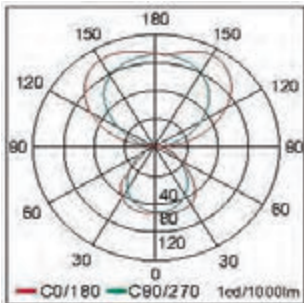

Products available

Model	Power	Lumens Flux	Beam angle	Input voltage	CRI	PF	Dimensions (mm)
OPT600-35	35 W	2800 lm	120°+120°	AC100~240V	Ra>80	PF>0.93	600x150x55
OPT900-55	55 W	4500 lm	120°+120°	AC100~240V	Ra>80	PF>0.93	900x150x55
OPT1200-75	75 W	5800 lm	120°+120°	AC100~240V	Ra>80	PF>0.93	1200x150x55

Features

- Long LED life of 50,000 hours
- Wide-angle, glare free technology assures optimised low-reflection light control.
- Homogeneous and uniform illumination
- The dual-direction lighting gives a friendly and bright ambiance
- Direct / indirect light distribution
- High quality 6030 aluminium frame
- Smooth elegant opal PMMA cover
- IP22
- Available in cool white, warm white, neutral white and daylight colour temperatures
- DALI & PWM options available, please call.

ABOUT DARAY

DARAY have been established in the medical, dental and veterinary markets since 1968 building exceptional and durable products.

We shall continue to innovate; aiming to excel in our endeavours to deliver reliable solutions.