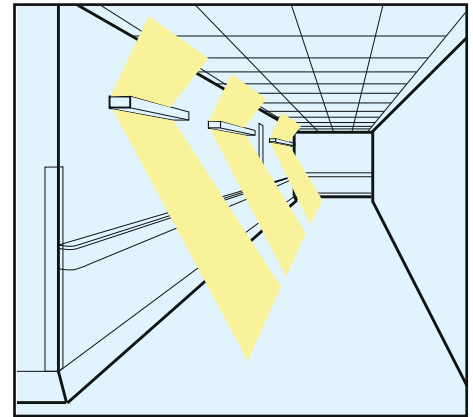

Wall application